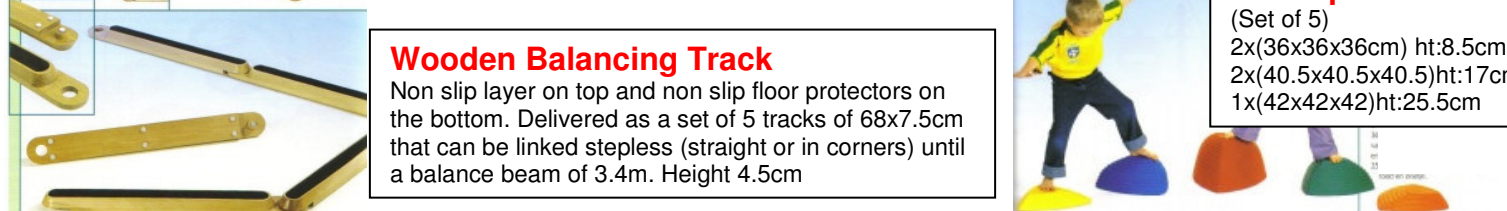

Marking Strips

roll 4cm x10m 1xgreen, 1xblue. 1xyellow. 1xred

Gymstuff KidsFun C

Includes 5xBlocks, 5xCones, 4x9cm Rod, 4x3.2cm Rod, 2xPlanks, 4x 100cm poles, 4x 80cm poles 3xhoops (1x60cm, 1x50cm, 1x36cm), 12xmulticlips

Caterpillar Track

700x50cm

Parachute

With handles. Sizes to choose from: 3M 4M , 5M , 6M , 7M Or, 3.6M with print of clown faces \$399

Tactile Disc Set

5 large 27cm & 5 small 11cm discs

RiverStones

3x (36x36x36cm)
3x (25x25x25cm)

Hill Tops

(Set of 5)
2x(36x36x36cm) ht:8.5cm
2x(40.5x40.5x40.5)ht:17cm
1x(42x42x42)ht:25.5cm

Wooden Balancing Track

Non slip layer on top and non slip floor protectors on the bottom. Delivered as a set of 5 tracks of 68x7.5cm that can be linked stepless (straight or in corners) until a balance beam of 3.4m. Height 4.5cm