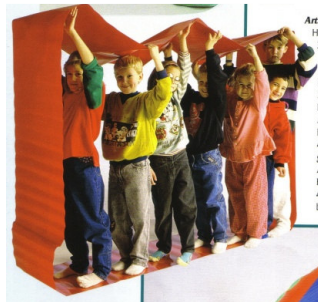

Gymstuff KidsFun B

9x flat discs, 6xhalf balls, 10x6cm straight rail, 10x6cm curved rail

Gymstuff KidsFun A (non slip)

4xTriangles, 4xCircles, 4xSquares, 4xArrows, 4xHands, 4xFeet, 4xStrips, 4xAngle strip, 4x curved strip. 4xhand disc. 4xArrow disc. 4xfoot disc

Marking Strips

roll 4cm x10m 1xgreen, 1xblue. 1xyellow. 1xred

Gymstuff KidsFun C

Includes 5xBlocks, 5xCones, 4x9cm Rod, 4x3.2cm Rod, 2xPlanks, 4x 100cm poles, 4x 80cm poles 3xhoops (1x60cm, 1x50cm, 1x36cm), 12xmulticlips