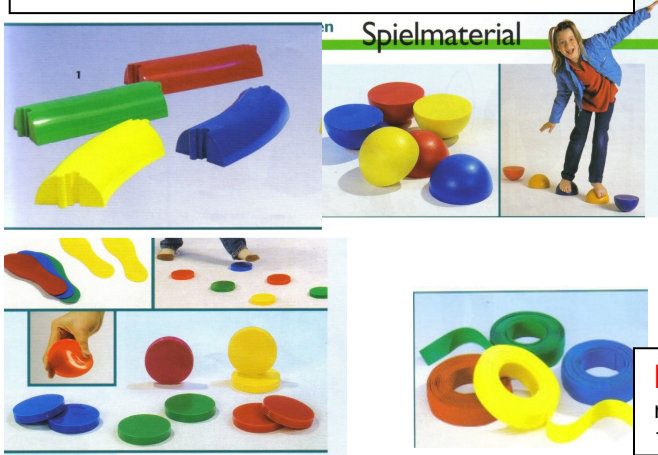

Gymstuff KidsFun B

9x flat discs, 6xhalf balls, 10x6cm straight rail, 10x6cm curved rail

Gymstuff KidsFun A (non slip)

4xTriangles, 4xCircles, 4xSquares, 4xArrows, 4xHands, 4xFeet, 4xStrips, 4xAngle strip, 4x curved strip. 4xhand disc. 4xArrow disc. 4xfoot disc

Marking Strips

roll 4cm x10m 1xgreen, 1xblue. 1xyellow. 1xred

Gymstuff KidsFun C

Includes 5xBlocks, 5xCones, 4x9cm Rod, 4x3.2cm Rod, 2xPlanks, 4x 100cm poles, 4x 80cm poles 3xhoops (1x60cm, 1x50cm, 1x36cm), 12xmulticlips

Caterpillar Track

700x50cm

Parachute

With handles. Sizes to choose from: 3M 4M , 5M , 6M , 7M Or, 3.6M with print of clown faces \$399

Tactile Disc Set

5 large 27cm & 5 small 11cm discs

RiverStones

3x (36x36x36cm)
3x (25x25x25cm)

Hill Tops

(Set of 5)
2x(36x36x36cm) ht:8.5cm
2x(40.5x40.5x40.5)ht:17cm
1x(42x42x42)ht:25.5cm

Wooden Balancing Track

Non slip layer on top and non slip floor protectors on the bottom. Delivered as a set of 5 tracks of 68x7.5cm that can be linked stepless (straight or in corners) until a balance beam of 3.4m. Height 4.5cm