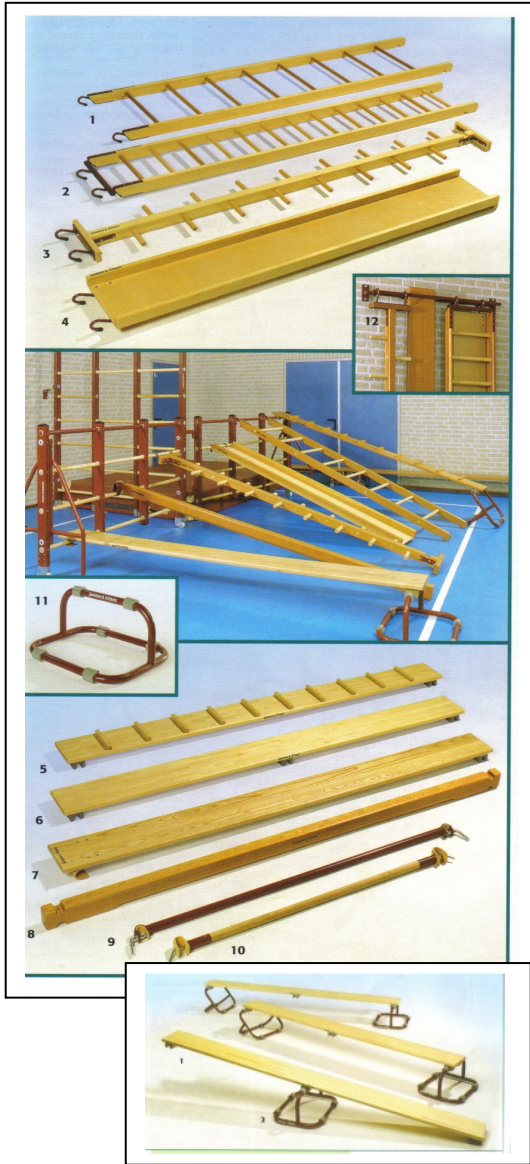

Or choose from these pieces for your own individual set

Janssen & Fritsen Gym Activity Pieces		
1. Ladder (wide)	8 rungs, 68 cm wide, 300 cm long. With covered hooks for fixation onto the wall bars. Made of massive Oregon Pine wood.	
2. Ladder	44 cm wide and with 13 rungs.	
3. ZigZag Ladder	length 300 cm, width 36 cm. Stable, with 16 rungs. Provided with covered hooks for suspension. Made of massive Oregon Pine wood.	
4. Slide	with stand-up sides, 250 cm long. The slideway has a width of 34 cm. Provided with covered hooks for suspension. Made of massive Oregon Pine wood.	
5. Gangplank (Chicken Ladder)	with 10 steps. Length 300 cm, width 24 cm. With 4 clamps for fixation. Made of massive Oregon Pine wood.	
6. Seesaw/Bench	30 mm thickness. Length 300 cm, width 24 cm. In the middle and on both ends it is provided with PVC clamps. Made of massive Oregon Pine wood.	
7. Bouncing Board	with high dynamics. Length 300 cm, width 24 cm. Provided with a bracket covered with leather and two PVC clamps. Made of massive Oregon Pine wood.	
8. Balance Beam	with a round and flat side, length 300 cm. Provided with 2 accessories to fix. Made of massive Oregon Pine wood.	
9. Bar - Metal	for doing a roll on, length 190 cm, provided with leather hooks for suspension and a safety lock.	
10. Bar - Wooden	Wooden bar for doing a roll on, length 150 cm, provided with a safety lock and leather hooks for suspension at 90 degrees.	
11. Triangle Trestle	Frame that can be used on three sides. With rubber floor protectors. Can be used at a height of 30, 35 and 40 cm.	
12. Storage Bracket	For the suspension of min. 4 and max. 8 pieces, depending on their width.	
		Kates Starter Pack: Ladder, ZigZag Ladder, Slide, Gangplank, SeeSaw/Bench, 2x Triangular Trestles, Storage Bracket OR choose any 6 pieces
		The LOT (includes 1 extra Triangular Trestle)