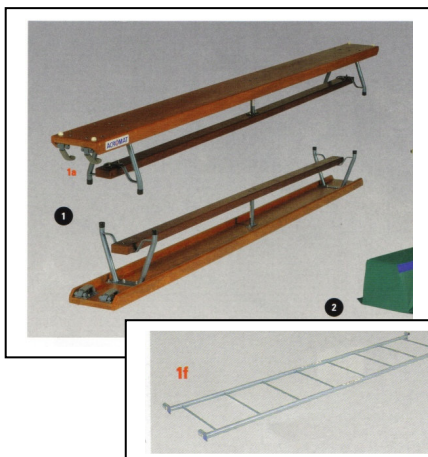

Or choose from these pieces for your own individual set

Janssen & Fritsen Gym Activity Pieces		
1. Ladder (wide)	8 rungs, 68 cm wide, 300 cm long. With covered hooks for fixation onto the wall bars. Made of massive Oregon Pine wood.	
2. Ladder	44 cm wide and with 13 rungs.	
3. ZigZag Ladder	length 300 cm, width 36 cm. Stable, with 16 rungs. Provided with covered hooks for suspension. Made of massive Oregon Pine wood.	
4. Slide	with stand-up sides, 250 cm long. The slideway has a width of 34 cm. Provided with covered hooks for suspension. Made of massive Oregon Pine wood.	
5. Gangplank (Chicken Ladder)	with 10 steps. Length 300 cm, width 24 cm. With 4 clamps for fixation. Made of massive Oregon Pine wood.	
6. Seesaw/Bench	30 mm thickness. Length 300 cm, width 24 cm. In the middle and on both ends it is provided with PVC clamps. Made of massive Oregon Pine wood.	
7. Bouncing Board	with high dynamics. Length 300 cm, width 24 cm. Provided with a bracket covered with leather and two PVC clamps. Made of massive Oregon Pine wood.	
8. Balance Beam	with a round and flat side, length 300 cm. Provided with 2 accessories to fix. Made of massive Oregon Pine wood.	
9. Bar - Metal	for doing a roll on, length 190 cm, provided with leather hooks for suspension and a safety lock.	
10. Bar - Wooden	Wooden bar for doing a roll on, length 150 cm, provided with a safety lock and leather hooks for suspension at 90 degrees.	
11. Triangle Trestle	Frame that can be used on three sides. With rubber floor protectors. Can be used at a height of 30, 35 and 40 cm.	
12. Storage Bracket	For the suspension of min. 4 and max. 8 pieces, depending on their width.	
		Kates Starter Pack: Ladder, ZigZag Ladder, Slide, Gangplank, SeeSaw/Bench, 2x Triangular Trestles, Storage Bracket OR choose any 6 pieces
		The LOT (includes 1 extra Triangular Trestle)